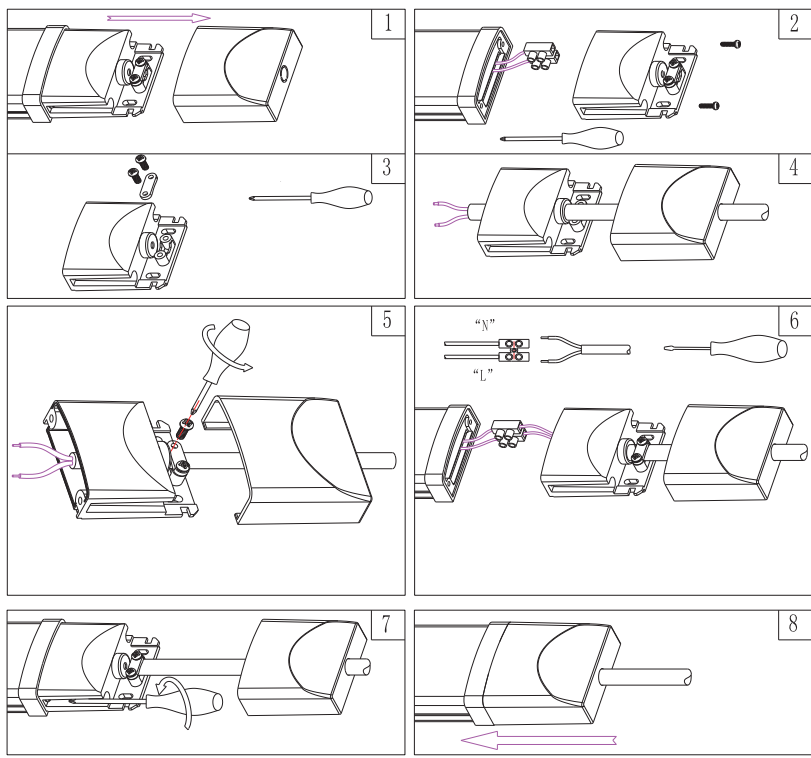

GLOBO
LIGHTING
www.globo-lighting.com

B

Wire Connection

42436-36

1 x MAX 36W LED 220-240V~ 50/60Hz

Installation A

Installation B

Globo Handels GmbH
Gewerbestraße 3,
A-9184 St. Peter
AUSTRIA