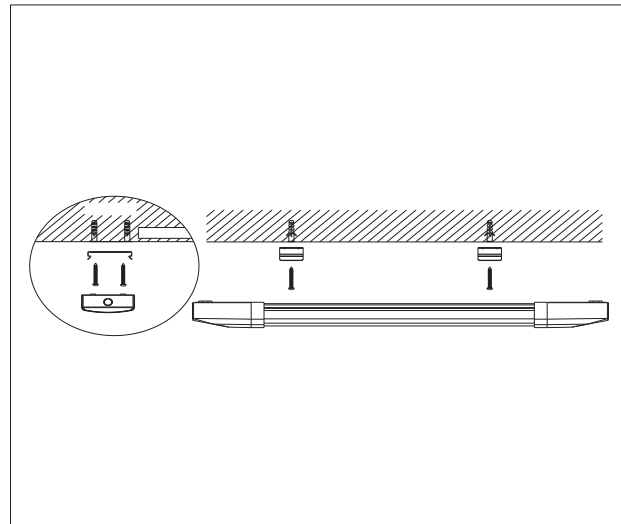

GLOBO
LIGHTING
www.globo-lighting.com

B

Wire Connection

42436-36

1 x MAX 36W LED 220-240V~ 50/60Hz

Installation A

Installation B

Globo Handels GmbH
Gewerbestraße 3,
A-9184 St. Peter
AUSTRIA