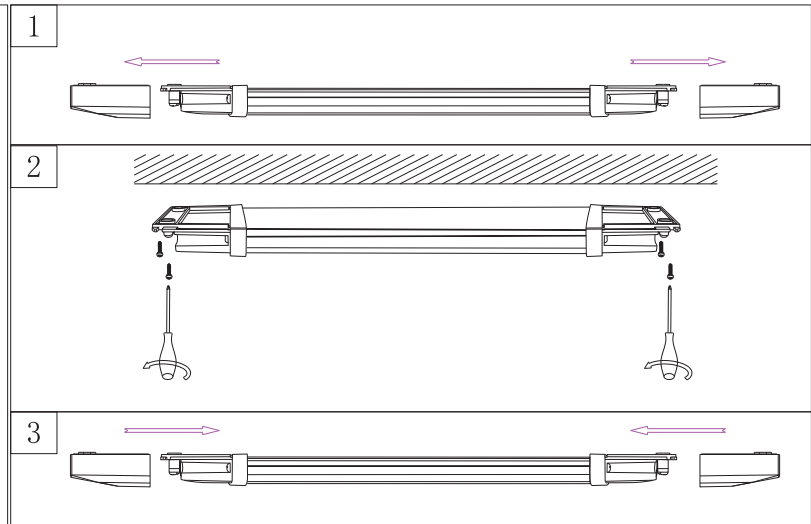

GLOBO
LIGHTING
www.globo-lighting.com

B

Wire Connection

42436-36

1 x MAX 36W LED 220-240V~ 50/60Hz

Installation A

Installation B

Globo Handels GmbH
Gewerbestraße 3,
A-9184 St. Peter
AUSTRIA